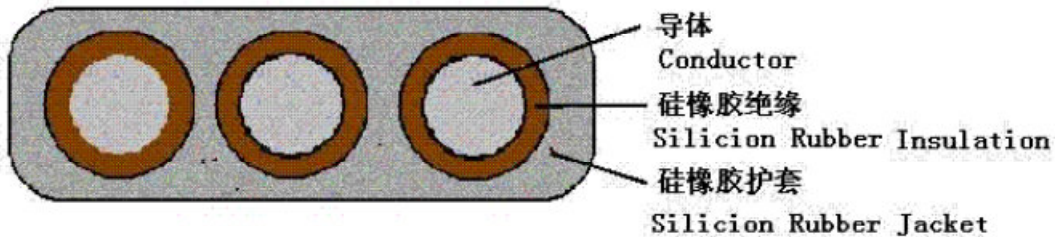

China Sanew Cable Co., Ltd.

YGCB Silicon rubber sheathed flat cable

Product Features:

These kinds of cable have a heavy-duty, multi-conductor, silicone insulated with a tear resistant silicone rubber jacket. They are recommended for use in applications where high temperatures, UV light and mechanical abuse rapidly cause other cables to deteriorate. It is a flexible, cost effective, high temperature alternative to teflon cables.

The applications:

Recommended applications include foundries, steel mills, glass factories, baking equipment, burners, heating and lighting systems. This cable can also be used anywhere salt water is present and high temperature processes are utilized.

TECHNICAL DATA:

Min. bend radius for installation:	15 x cable diameter
Temperature range:	-60°C to +180°C
Working Voltage:	600V/1000V
Test Voltage:	3000V
Conductor stranding:	Please look at the following table
Color Code:	According to Clients

Add: 2-1-101, Binhefang, Daxing District, Beijing, China

Zip: 102600

Tel: +86 - 10 - 51265801

E-mail: international@sanew-cable.com

Fax: +86 - 10 - 51286576